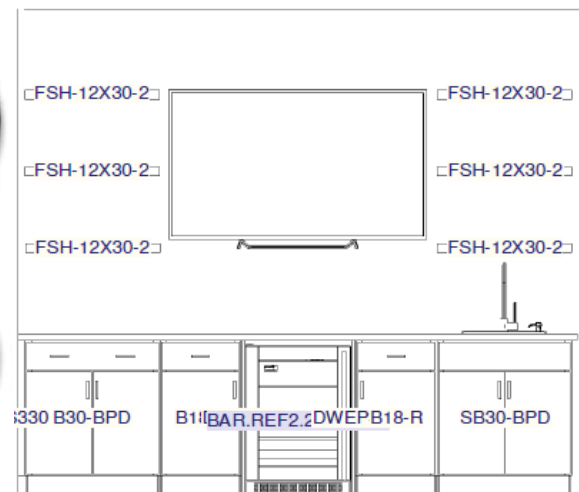

TERRACE BAR SINK:
SINGLE SILGRANIT
METALLIC GRAY

TERRACE BAR
SILESTONE
COUNTERTOPS:
SEAPORT
SUEDE

CABINET
HARDWARE:
SUTTON
635-128MB
MATTE BLACK

CABINET STYLE:
CARLISLE BLACK

FLOATING SHELVES ON EITHER
SIDE OF OPEN SPACE FOR TV