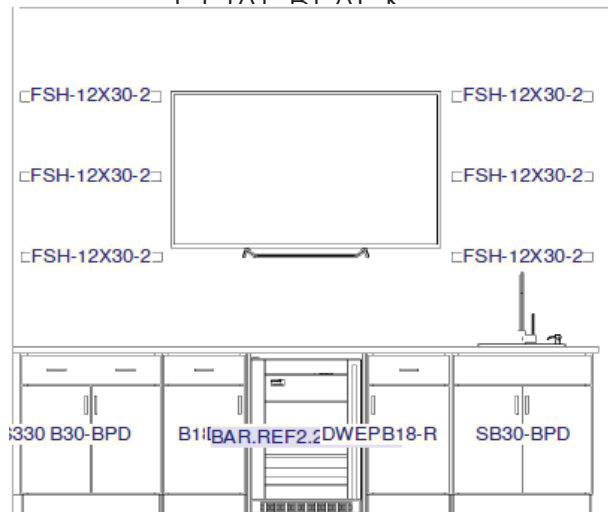

TERRACE BAR SINK:
SINGLE SILGRANIT
COAL BLACK