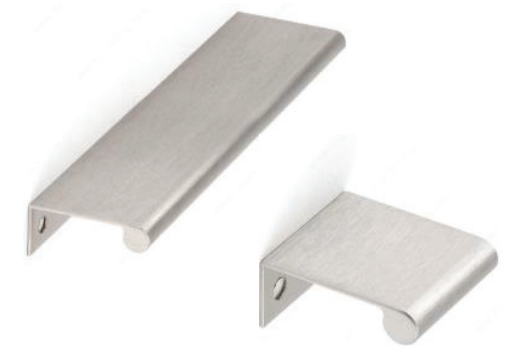

CABINET DRAWER
HARDWARE:
BP9696128 -170
BRUSHED NICKEL