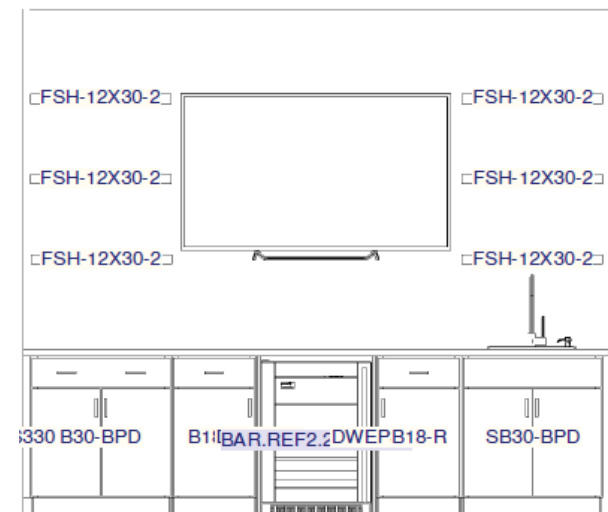

FLOATING SHELVES ON EITHER SIDE
OF OPEN SPACE FOR TV

TERRACE BAR SINK:
SINGLE SILGRANIT
COAL BLACK

TERRACE BAR
QUARTZ
COUNTERTOPS:
CARBO BRUSHED