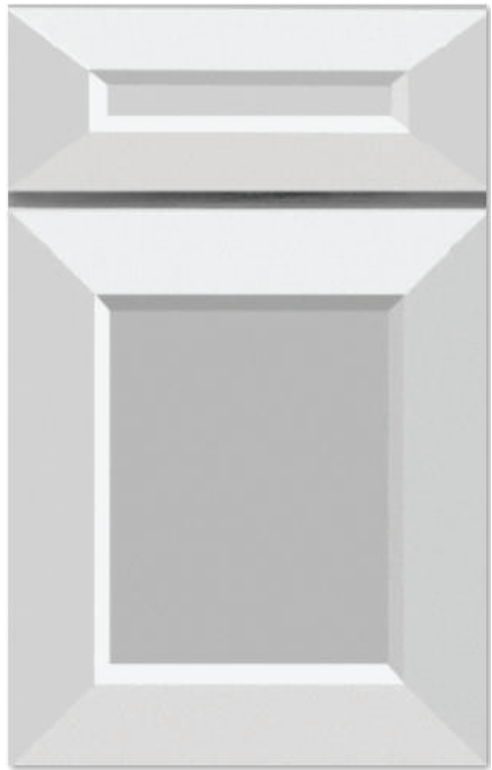

SCULLERY

LIGHT: FECCETTA ANITQUE GILD

FAUCET: TRINSIC 9159-CZ-DST CHAMPAGNE BRONZE

SINK: SINGLE SILGRANIT WHITE

QUARTZ COUNTERTOPS: ETUDE

CABINET STYLE: CARLISLE CABINET FINISH: BRIGHT WHITE

CABINET HARDWARE: SUTTON 635-128SBZ SATIN BRONZE