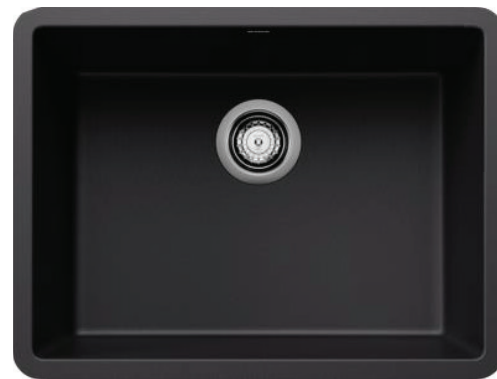

OUTDOOR LIVING AND LOFT BAR

54" LOFT FAN & 58" TERRACE FAN

EXTERIOR FIREPLACE (INSPIRATION):
BRICK PAINTED
SW7008 ALABASTER

OPEN SPACE FOR TV WITH
FLOATING SHELVES ON EITHER SIDE
OF TV

TERRACE BAR FAUCET:
TRINSIC
9159-BL-DST MATTE
BLACK