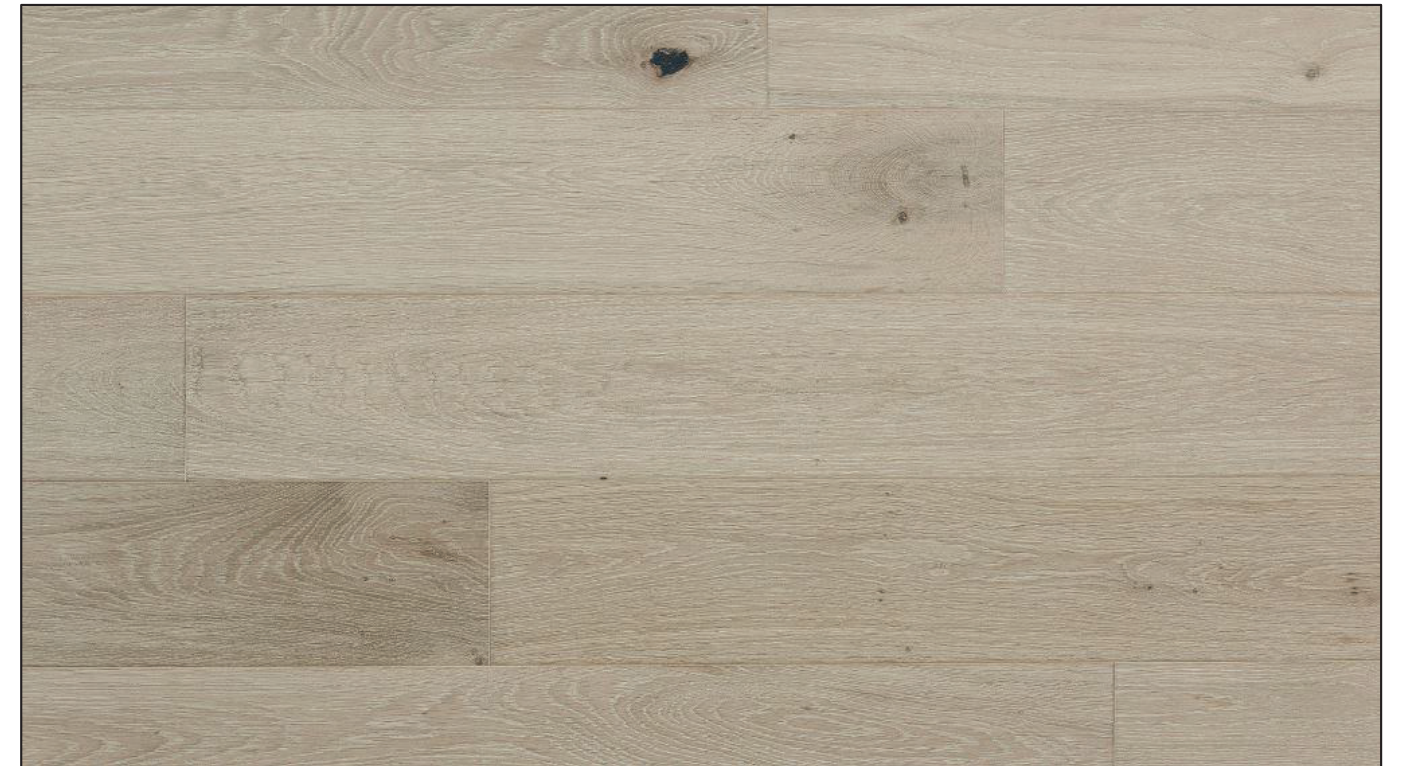

INTERIOR PAINT/STAIN

WALLS / CEILINGS / TRIM / INTERIOR DOORS / FOYER BACK WALL: SW 7006 EXTRA WHITE	
ELEVATOR SHAFT / WINDOWS: SW 6991 BLACK MAGIC	
STAIR TREADS / NEWELS / HANDRAILS	WHITE OAK TREADS & T-HANDRAIL STAINED TO MATCH HARDWOODS

FLOORING

HARDWOODS:
LAGUNA CADIZ
ENGINEERED EUROPEAN WHITE OAK

HARDWOODS IN ELEVATOR &
ALL OTHER LOCATIONS THAT DO NOT HAVE TILE