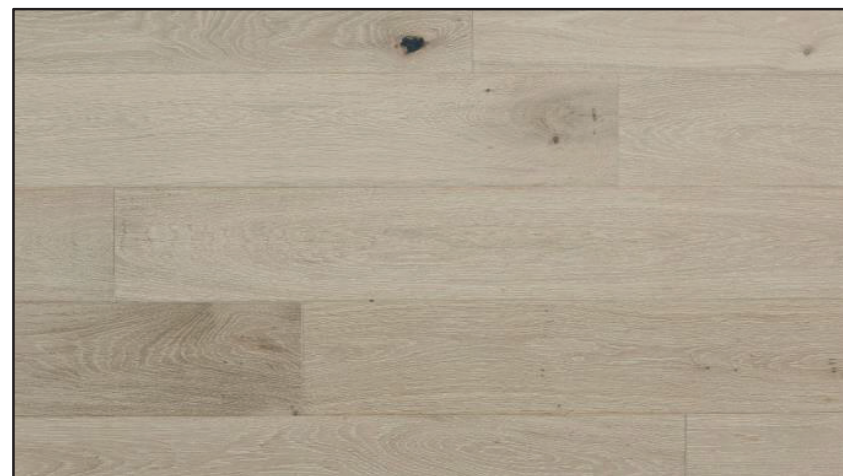

HARDWOODS:
LAGUNA CADIZ
ENGINEERED EUROPEAN
WHITE OAK

FLOATING VANITY
CABINETS:
PEBBLE GREY
MATTE ACRYLIC

PRIMARY BATHROOM

VANITY LIGHT:
UTOPIA 23" LARGE DOUBLE
POLISHED NICKEL

VANITY MIRROR:
FRAMED RADIUS
BRUSHED NICKEL